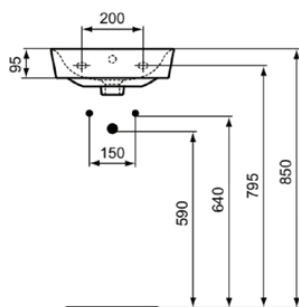

CONNECT AIR

E0307V3

CONNECT AIR | Handrinse basin 400x350x150 mm in silk black finish, with overflow

Image & drawing

General information

Sub product type	Handrinse basin
Brand	Ideal Standard
Suite name	CONNECT AIR
Designer	Studio Levien
Colour code	V3
Colour description	Silk Black
Surface finish effect	satin
Height (mm)	150
Width (mm)	400
Length / Projection (mm)	350
EAN code	5017830553571
VVS	626490021
Net weight (kg)	7.70

Downloads

- EPD

Product standard & certifications

Additional standards	EN 14688
DoP classification	CL25

Product specifications

Support plateau	Backside
Type of overflow	Round
Disabled model	No
Amount of washbasins	1
With back wall	No
With overflow	Yes
Overflow visible	Yes
Amount of tap holes for each washbasin	1
With drain plug	No
With siphon	No
Material	Ceramic
Material quality	Finefireclay
Tap hole position	Centre
PVD technology	No
IdealPlus technology	No