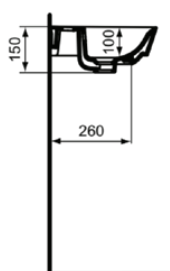

CONNECT AIR

E0307V3

CONNECT AIR | Handrinse basin 400x350x150 mm in silk black finish, with overflow

Image & drawing

General information

Sub product type	Handrinse basin
Brand	Ideal Standard
Suite name	CONNECT AIR
Designer	Studio Levien
Colour code	V3
Colour description	Silk Black
Surface finish effect	satin
Height (mm)	150
Width (mm)	400
Length / Projection (mm)	350
EAN code	5017830553571
VVS	626490021
Net weight (kg)	7.70

Downloads

- EPD

Product standard & certifications

Additional standards	EN 14688
DoP classification	CL25

Product specifications

Support plateau	Backside
Type of overflow	Round
Disabled model	No
Amount of washbasins	1
With back wall	No
With overflow	Yes
Overflow visible	Yes
Amount of tap holes for each washbasin	1
With drain plug	No
With siphon	No
Material	Ceramic
Material quality	Finefireclay
Tap hole position	Centre
PVD technology	No
IdealPlus technology	No