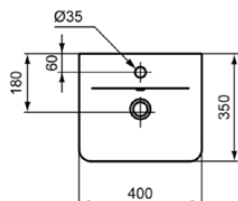

CONNECT AIR

E0307V3

CONNECT AIR | Handrinse basin 400x350x150 mm in silk black finish, with overflow

Image & drawing

General information

Sub product type	Handrinse basin
Brand	Ideal Standard
Suite name	CONNECT AIR
Designer	Studio Levien
Colour code	V3
Colour description	Silk Black
Surface finish effect	satin
Height (mm)	150
Width (mm)	400
Length / Projection (mm)	350
EAN code	5017830553571
VVS	626490021
Net weight (kg)	7.70

Downloads

- EPD

Product standard & certifications

Additional standards	EN 14688
DoP classification	CL25

Product specifications

Support plateau	Backside
Type of overflow	Round
Disabled model	No
Amount of washbasins	1
With back wall	No
With overflow	Yes
Overflow visible	Yes
Amount of tap holes for each washbasin	1
With drain plug	No
With siphon	No
Material	Ceramic
Material quality	Finefireclay
Tap hole position	Centre
PVD technology	No
IdealPlus technology	No