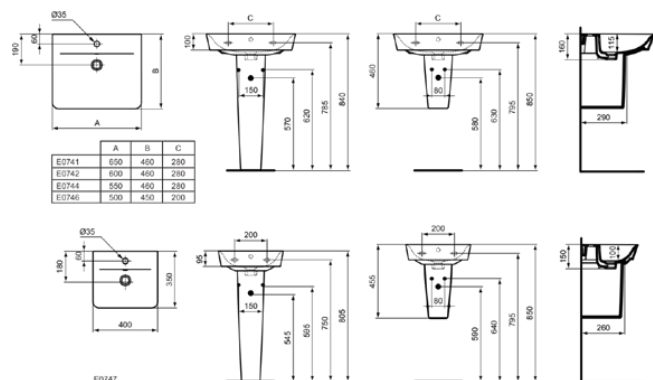

CONNECT AIR

E074201

CONNECT AIR | Basin 600x460x160 mm in white glossy finish, with overflow

Image & drawing

General information

| | |
|--------------------------|----------------|
| Sub product type | Basin |
| Brand | Ideal Standard |
| Suite name | CONNECT AIR |
| Designer | Studio Levien |
| Colour code | 01 |
| Colour description | White Glossy |
| Surface finish effect | glossy |
| Height (mm) | 160 |
| Width (mm) | 600 |
| Length / Projection (mm) | 460 |
| EAN code | 5017830514671 |
| VVS | 626493000 |
| Net weight (kg) | 14.50 |

Downloads

- EPD

Product standard & certifications

| | |
|----------------------|----------|
| Additional standards | EN 14688 |
| DoP classification | CL25 |

Product specifications

| | |
|--|--------------|
| Support plateau | Backside |
| Type of overflow | Round |
| Disabled model | No |
| Amount of washbasins | 1 |
| With back wall | No |
| With overflow | Yes |
| Overflow visible | Yes |
| Amount of tap holes for each washbasin | 1 |
| With drain plug | No |
| With siphon | No |
| Material | Ceramic |
| Material quality | Finefireclay |
| Tap hole position | Centre |
| PVD technology | No |
| IdealPlus technology | No |