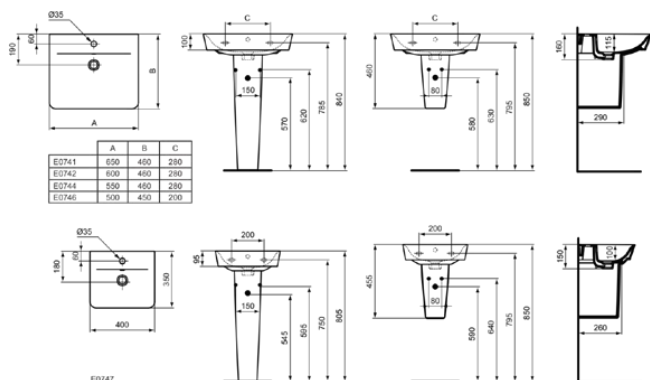

CONNECT AIR

E074601

CONNECT AIR | Basin 500x450x160 mm in white glossy finish, with overflow

Image & drawing

General information

Sub product type	Basin
Brand	Ideal Standard
Suite name	CONNECT AIR
Designer	Studio Levien
Colour code	01
Colour description	White Glossy
Surface finish effect	glossy
Height (mm)	160
Width (mm)	500
Length / Projection (mm)	450
EAN code	5017830514695
VVS	626491000
Net weight (kg)	12.08

Downloads

- EPD

Product standard & certifications

Additional standards	EN 14688
DoP classification	CL25

Product specifications

Support plateau	Backside
Type of overflow	Round
Disabled model	No
Amount of washbasins	1
With back wall	No
With overflow	Yes
Overflow visible	Yes
Amount of tap holes for each washbasin	1
With drain plug	No
With siphon	No
Material	Ceramic
Material quality	Finefireclay
Tap hole position	Centre
PVD technology	No
IdealPlus technology	No