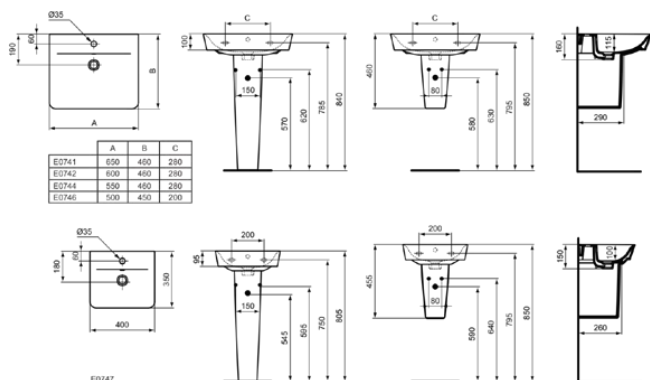

## E074701

CONNECT AIR | Handrinse basin 400x350x150 mm in white glossy finish, with overflow

### General information

Sub product type	Handrinse basin
Brand	Ideal Standard
Suite name	CONNECT AIR
Designer	Studio Levien
Colour code	01
Colour description	White Glossy
Surface finish effect	glossy
Height (mm)	150
Width (mm)	400
Length / Projection (mm)	350
EAN code	5017830514701
VVS	626490000
Net weight (kg)	7.70