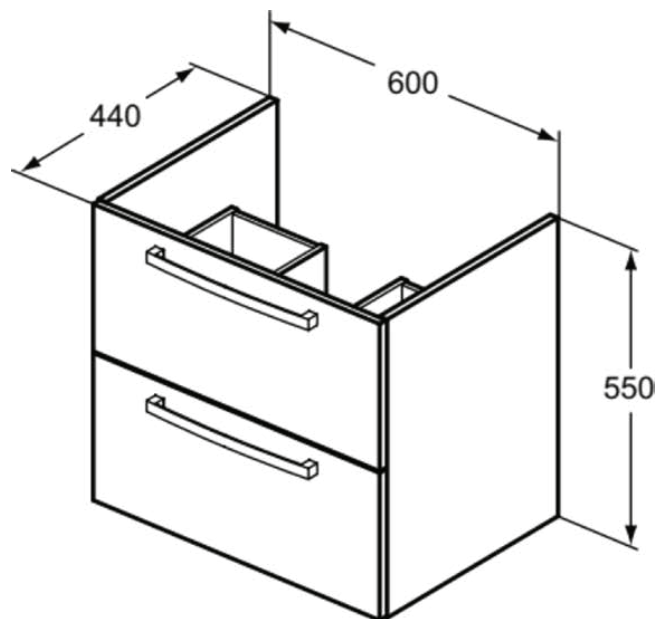

ULYSSE-GEMMA2-TEMPO-EUROVIT

E3240WG

ULYSSE-GEMMA2-TEMPO-EUROVIT | Basin unit 600x440x550 mm in gloss white finish, 2 drawers | Space saving

Image & drawing

General information

Sub product type	Basin unit
Brand	Ideal Standard
Suite name	ULYSSE-GEMMA2-TEMPO-EUROVIT
Colour code	WG
Colour description	Gloss White
Surface finish effect	glossy
Height (mm)	550
Width (mm)	600
Length / Projection (mm)	440
Fixing method	Fixing set
EAN code	5017830475651
Net weight (kg)	19.95

Features

Space saving

Downloads

- [BIM-UK](#)
- [Spare Parts List](#)
- [Installation Guide](#)

Product specifications

With worktop	No
Amount of doors (total)	0
Amount of doors, left-opening	0
Amount of doors, right-opening	0
Amount of tumble doors	0
Amount of sliding doors	0
Amount of rolling doors	0
Amount of drawers (total)	2
Amount of external drawers	2
Amount of internal drawers	0
Opening mechanism	Pull-to-open
Closing mechanism	Soft-closing
Amount of open compartments	0
Amount of shelves	0
With socket outlet	No
With interior lighting	No
Material quality of structure / body	MFC 16mm
Space-saving model	No
PVD technology	No
IdealPlus technology	No