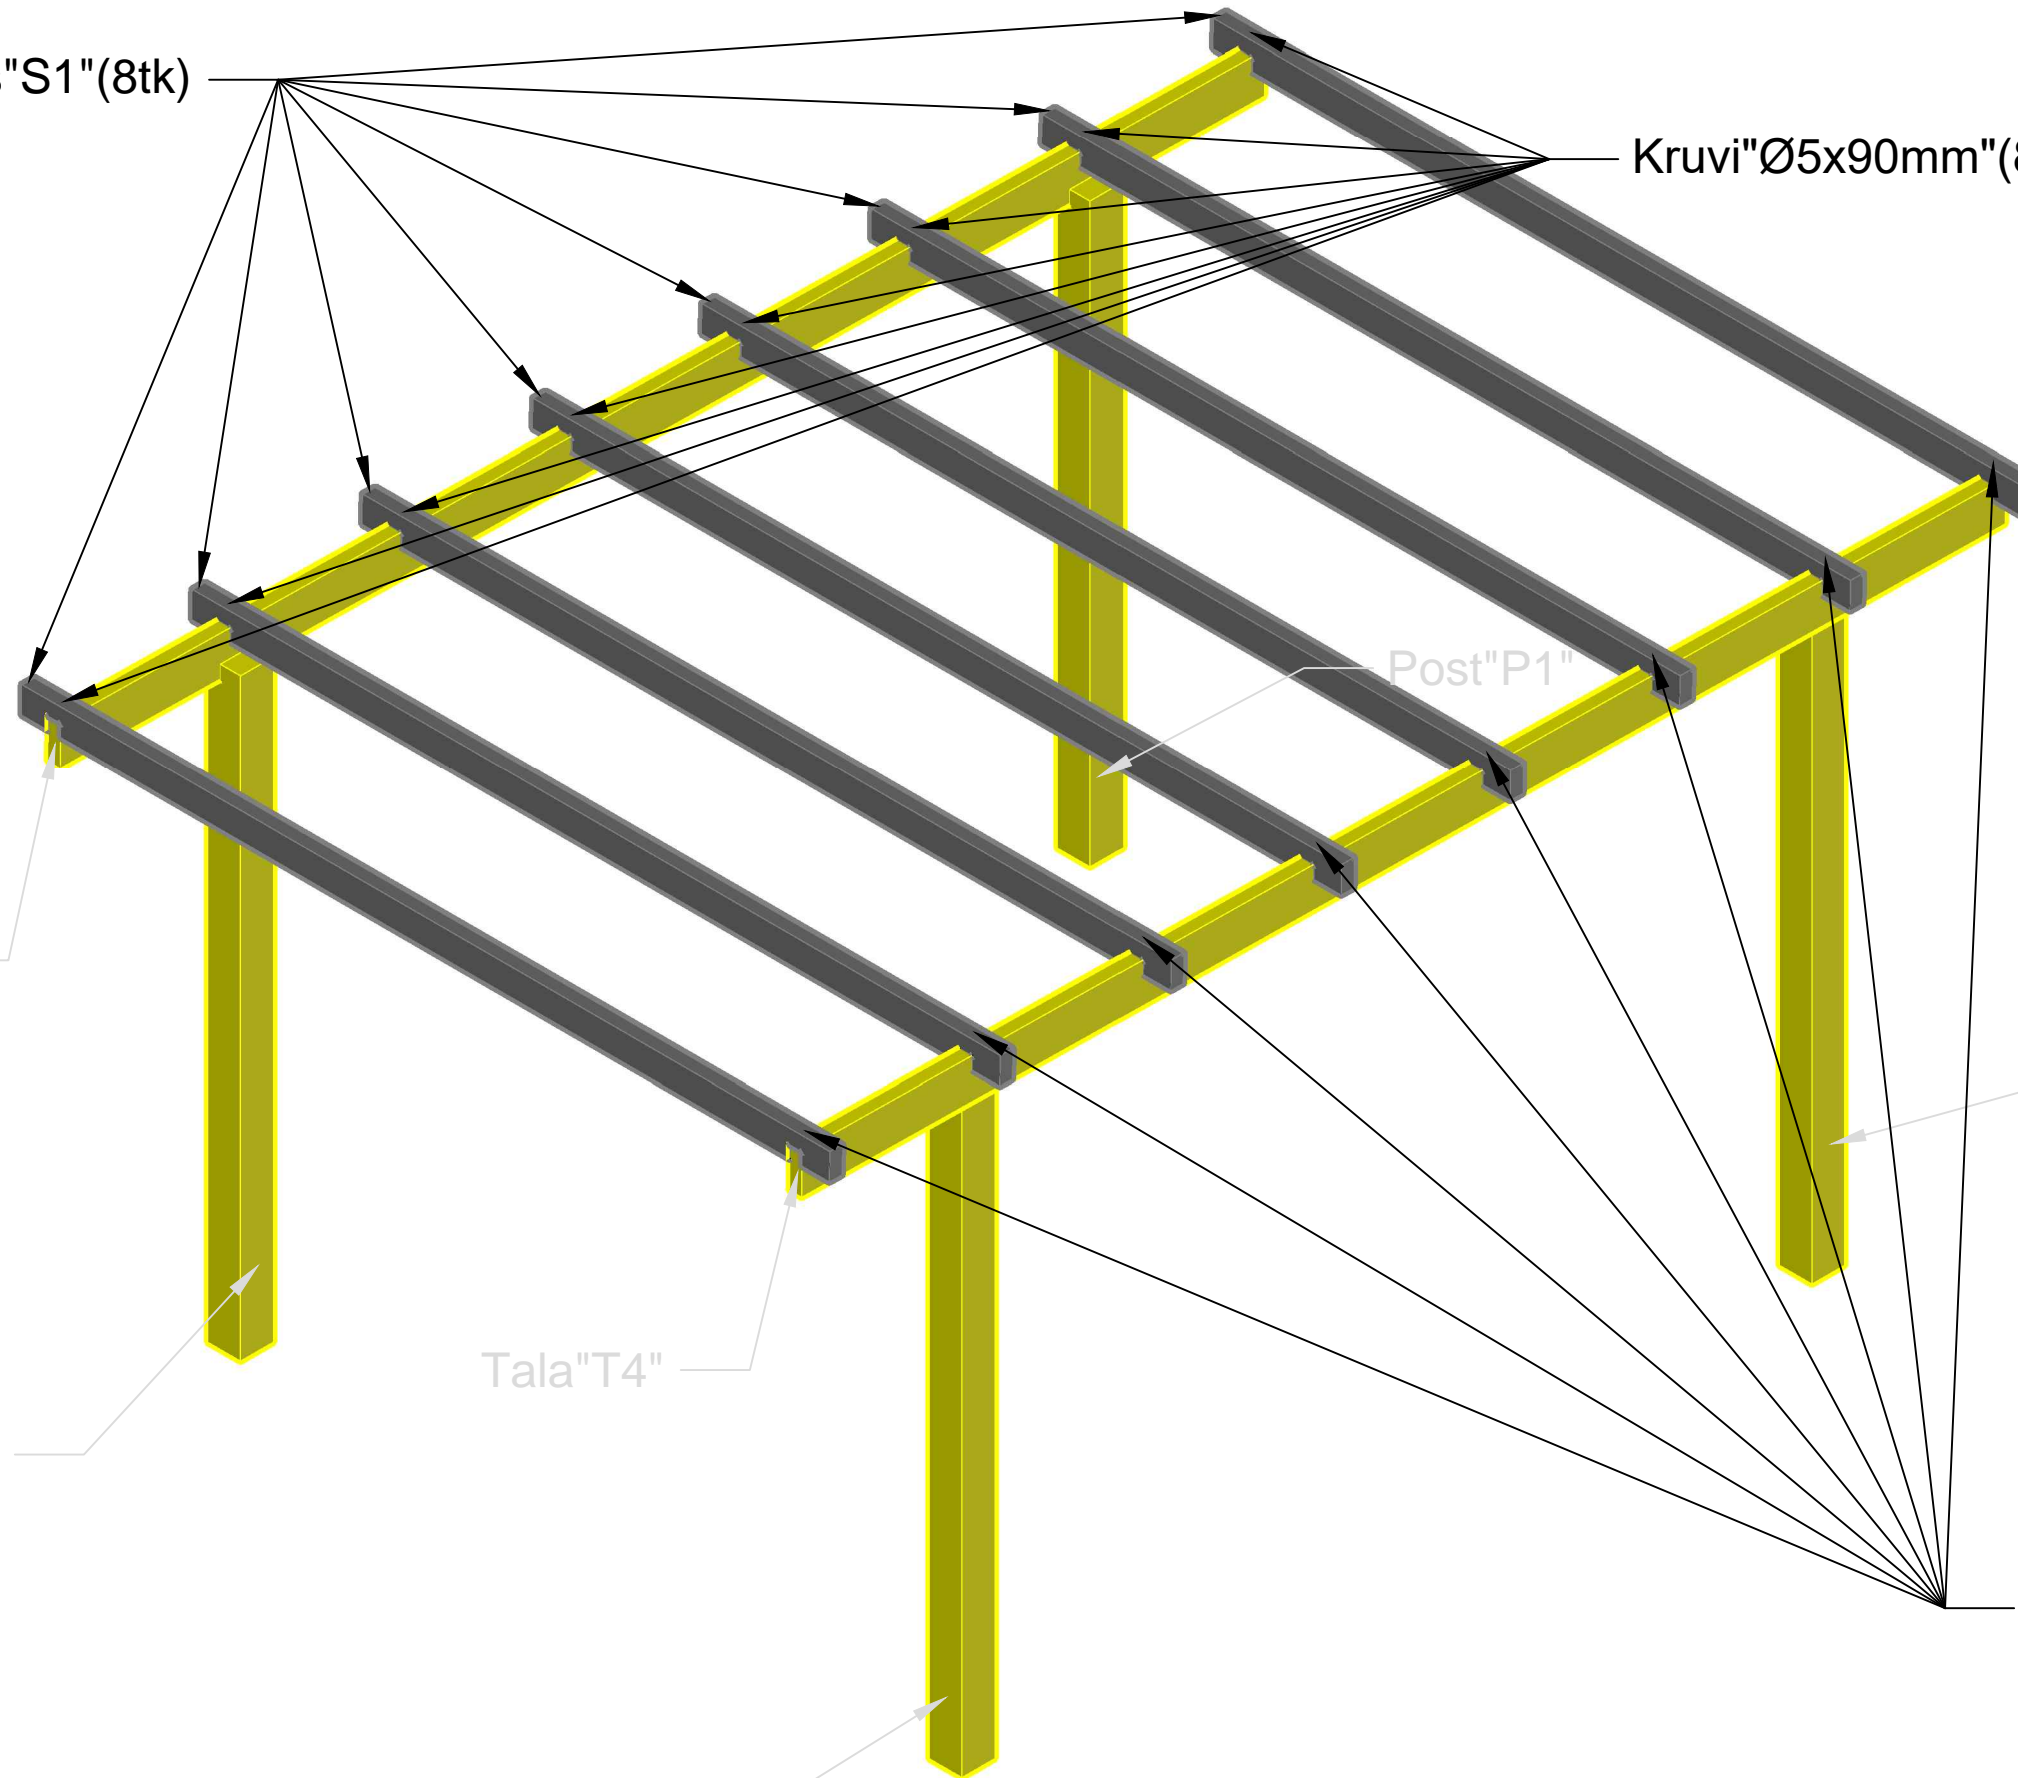

Sarikas "S1" (8tk)

Kruvi "Ø5x90mm" (8x1tk)

Tala "T4"

Post "P1"

Post "P1"

Post "P2"

Tala "T4"

Kruvi "Ø5x90mm" (8x1tk)

Post "P2"

LK.4

WWW.WOODSONS.EE

JOONIS

MODERNA "M": 3040X4170MM