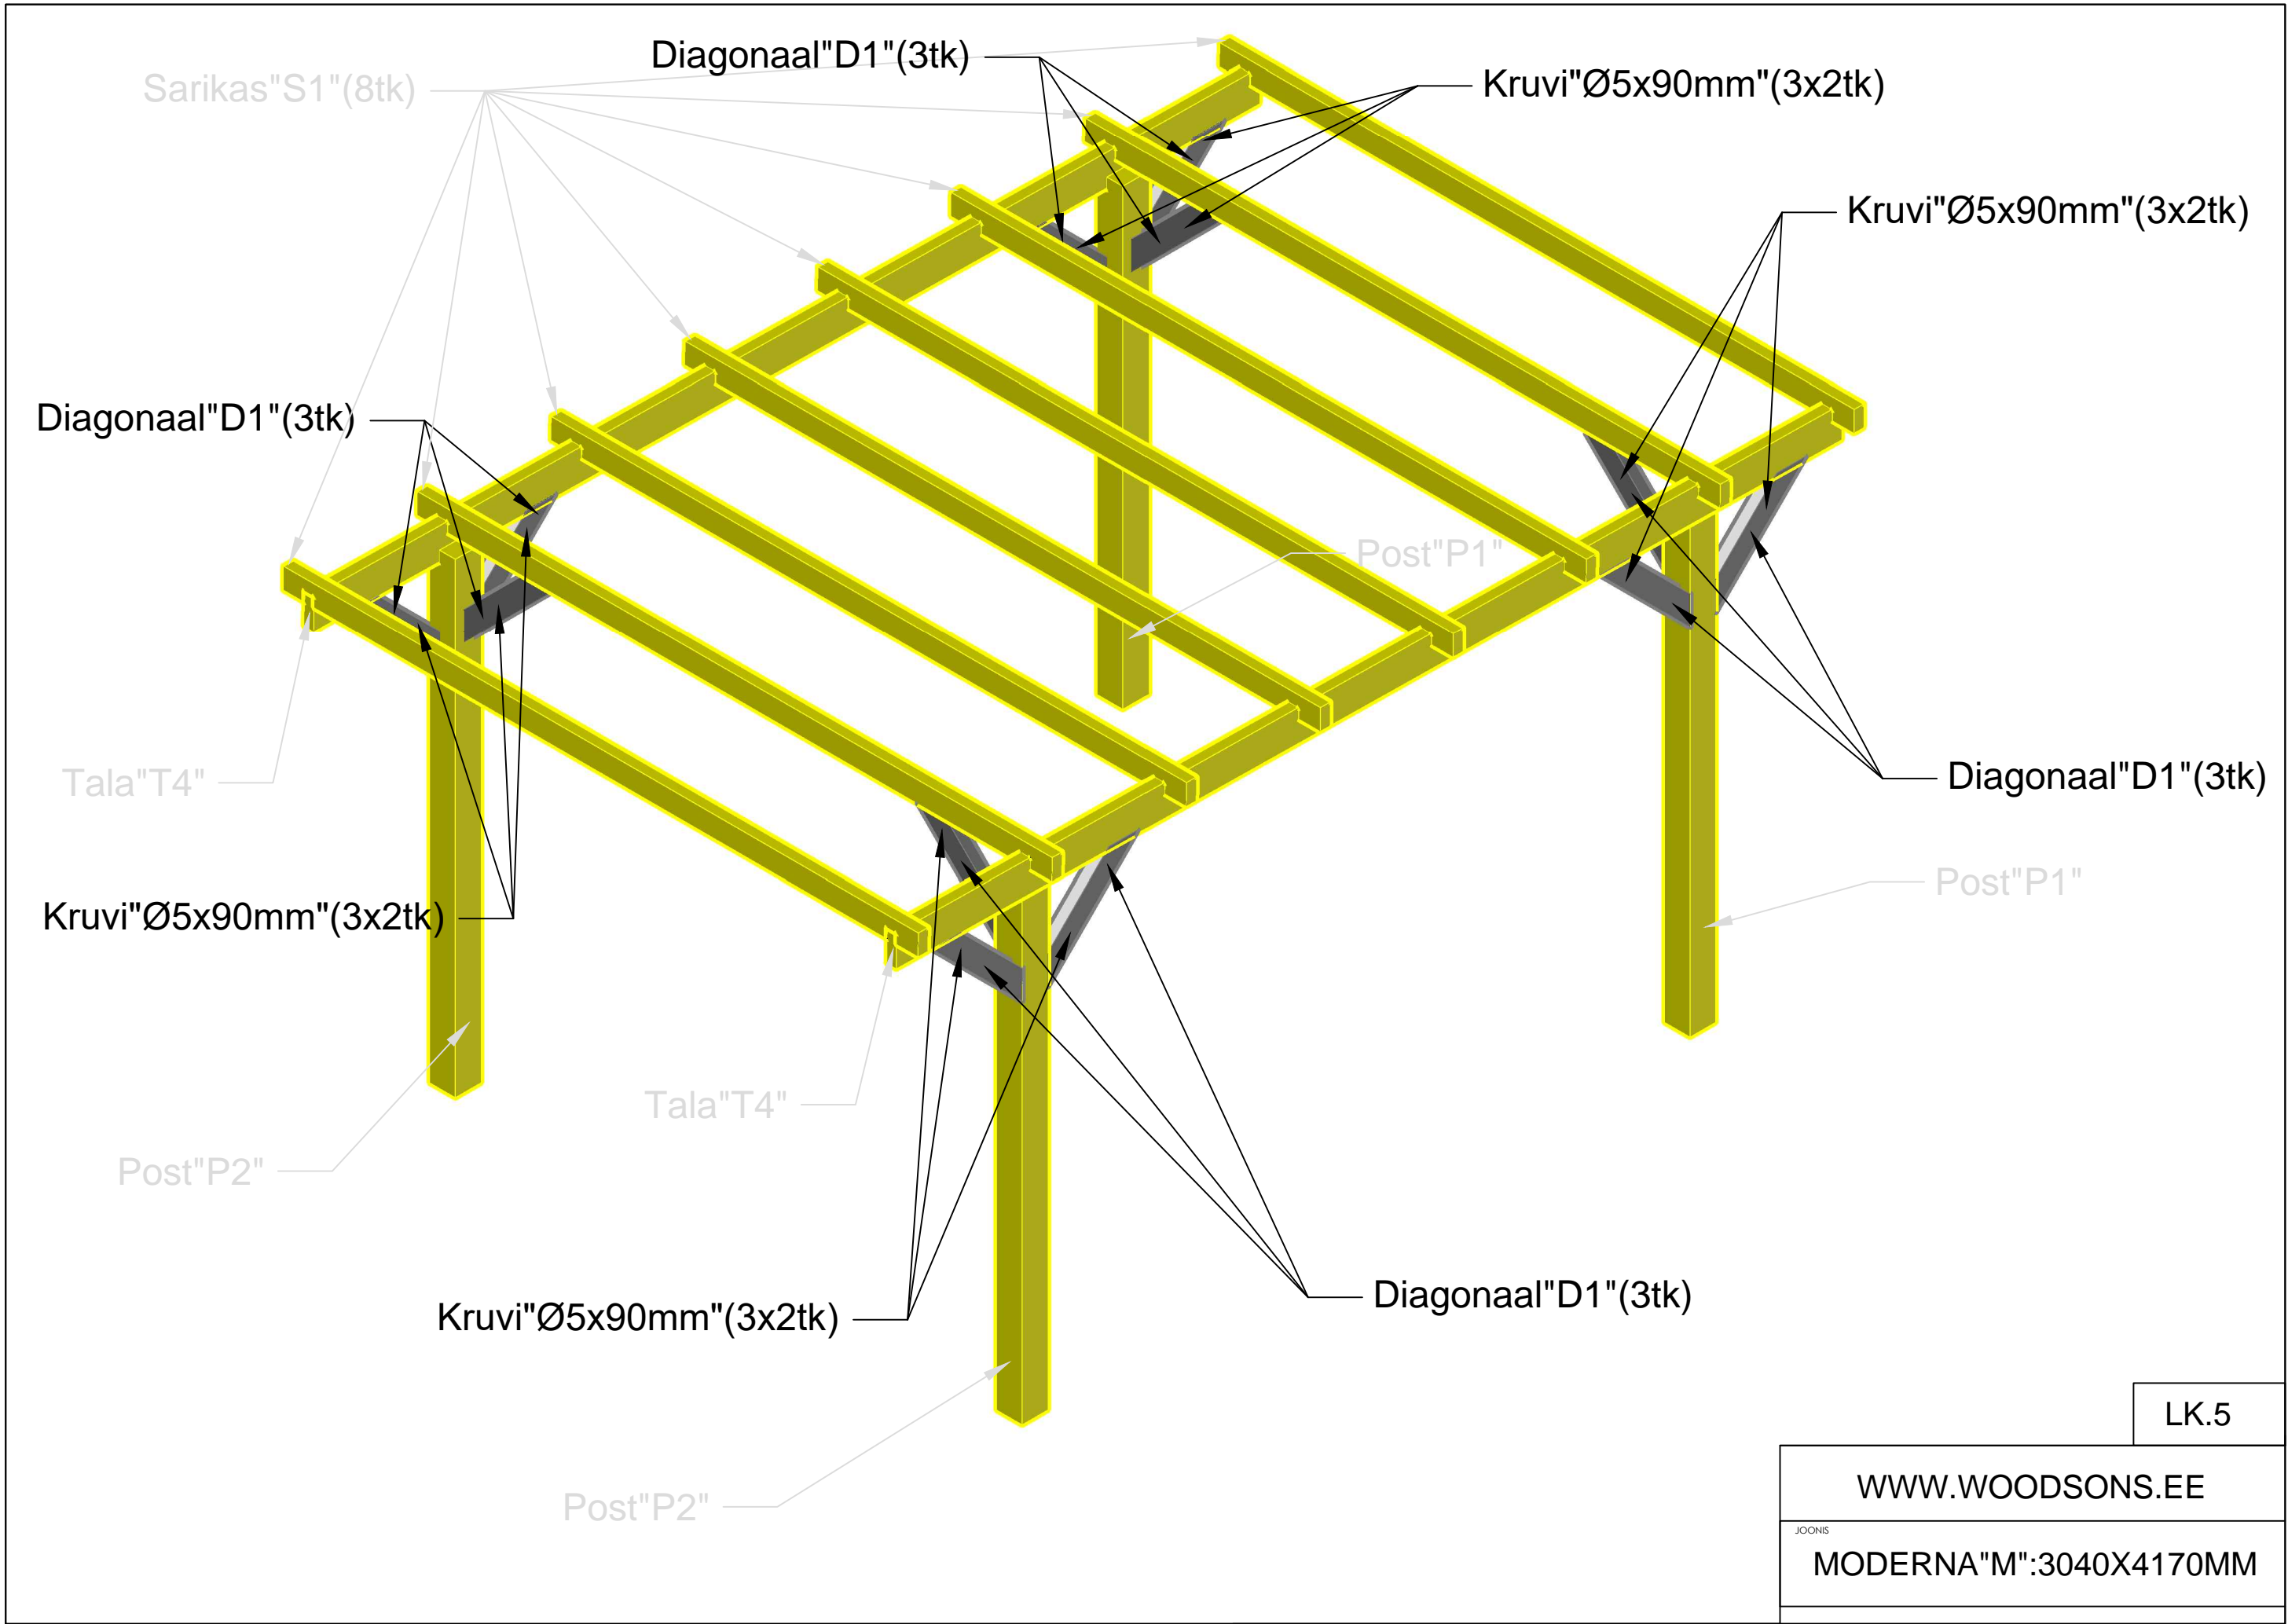

Post "P1":120x120x2140mm Post "P2":120x120x2170mm

Sarikas "S1" (8tk)

Kruvi "Ø5x90mm" (8x1tk)

Tala "T4"

Post "P1"

Post "P1"

Post "P2"

Tala "T4"

Kruvi "Ø5x90mm" (8x1tk)

Post "P2"

LK.4

WWW.WOODSONS.EE

JOONIS

MODERNA "M": 3040X4170MM

LK.5

WWW.WOODSONS.EE

MODERNA "M":3040X4170MM

LK.6

WWW.WOODSONS.EE

MODERNA "M":3040X4170MM