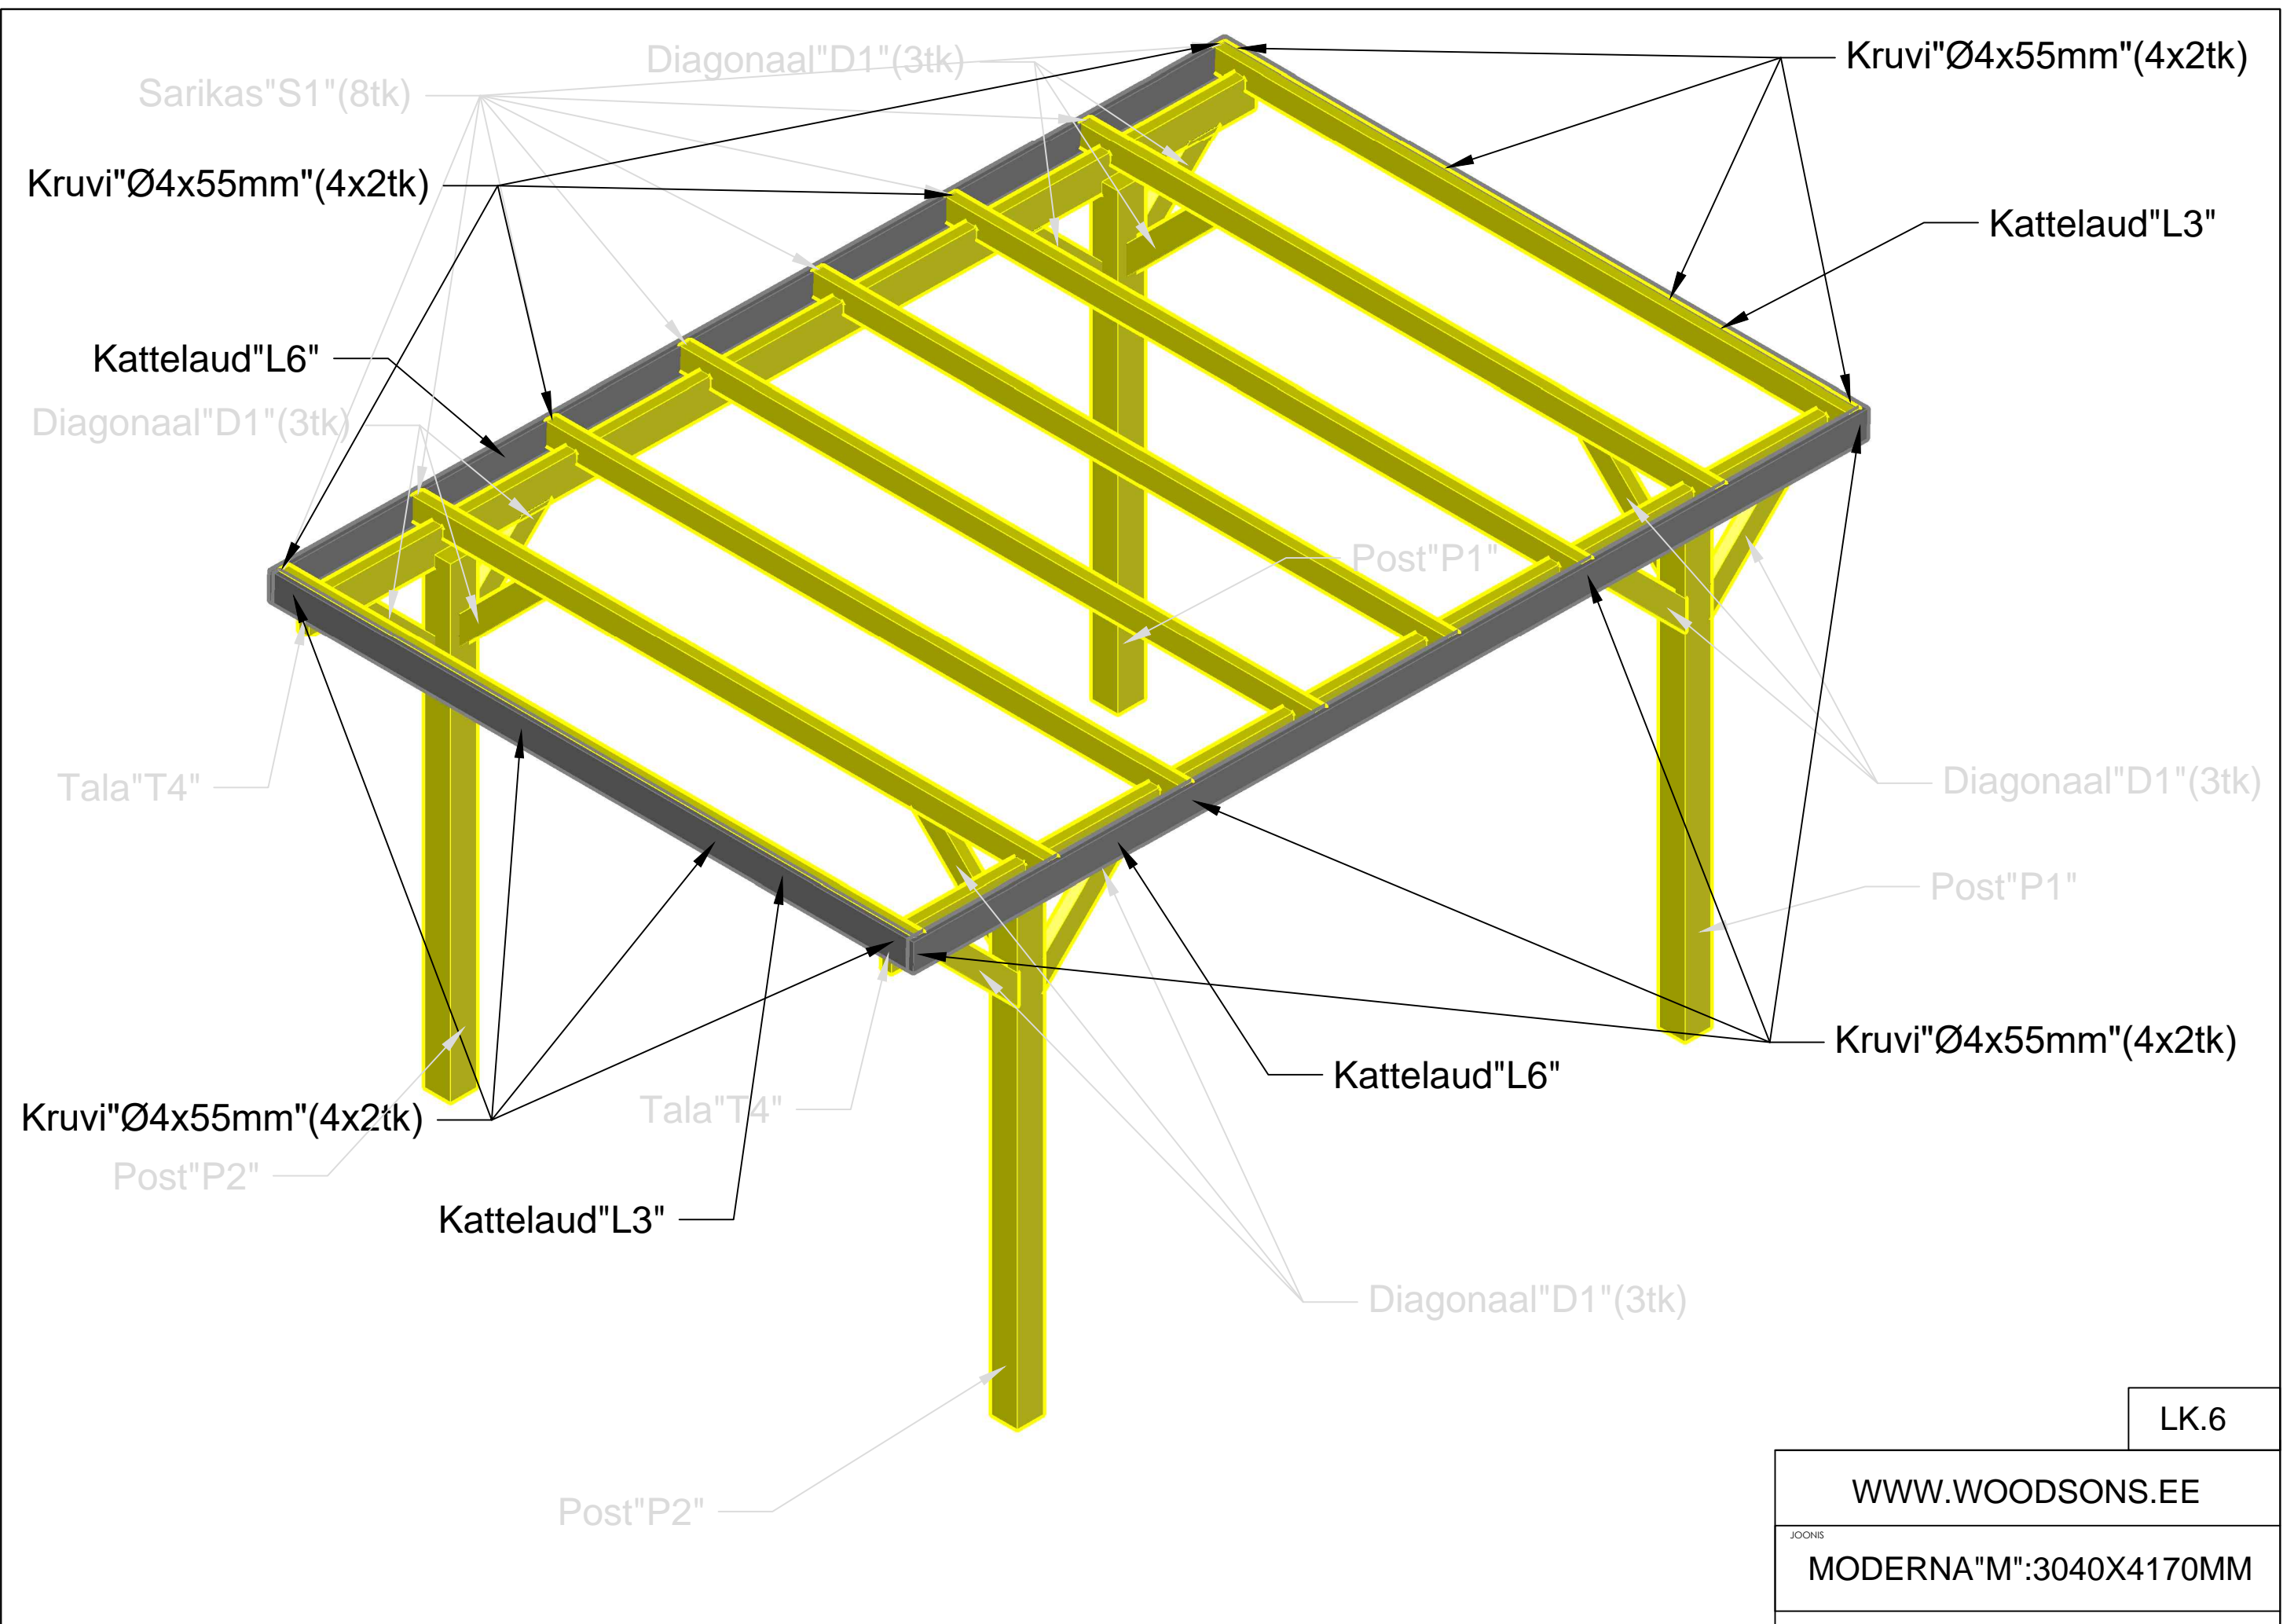

Post "P1":120x120x2140mm Post "P2":120x120x2170mm

Sarikas "S1" (8tk)

Kruvi "Ø5x90mm" (8x1tk)

Tala "T4"

Post "P1"

Post "P1"

Post "P2"

Tala "T4"

Kruvi "Ø5x90mm" (8x1tk)

Post "P2"

LK.4

WWW.WOODSONS.EE

JOONIS

MODERNA "M": 3040X4170MM

LK.5

WWW.WOODSONS.EE

MODERNA "M":3040X4170MM

LK.6

WWW.WOODSONS.EE

MODERNA "M":3040X4170MM