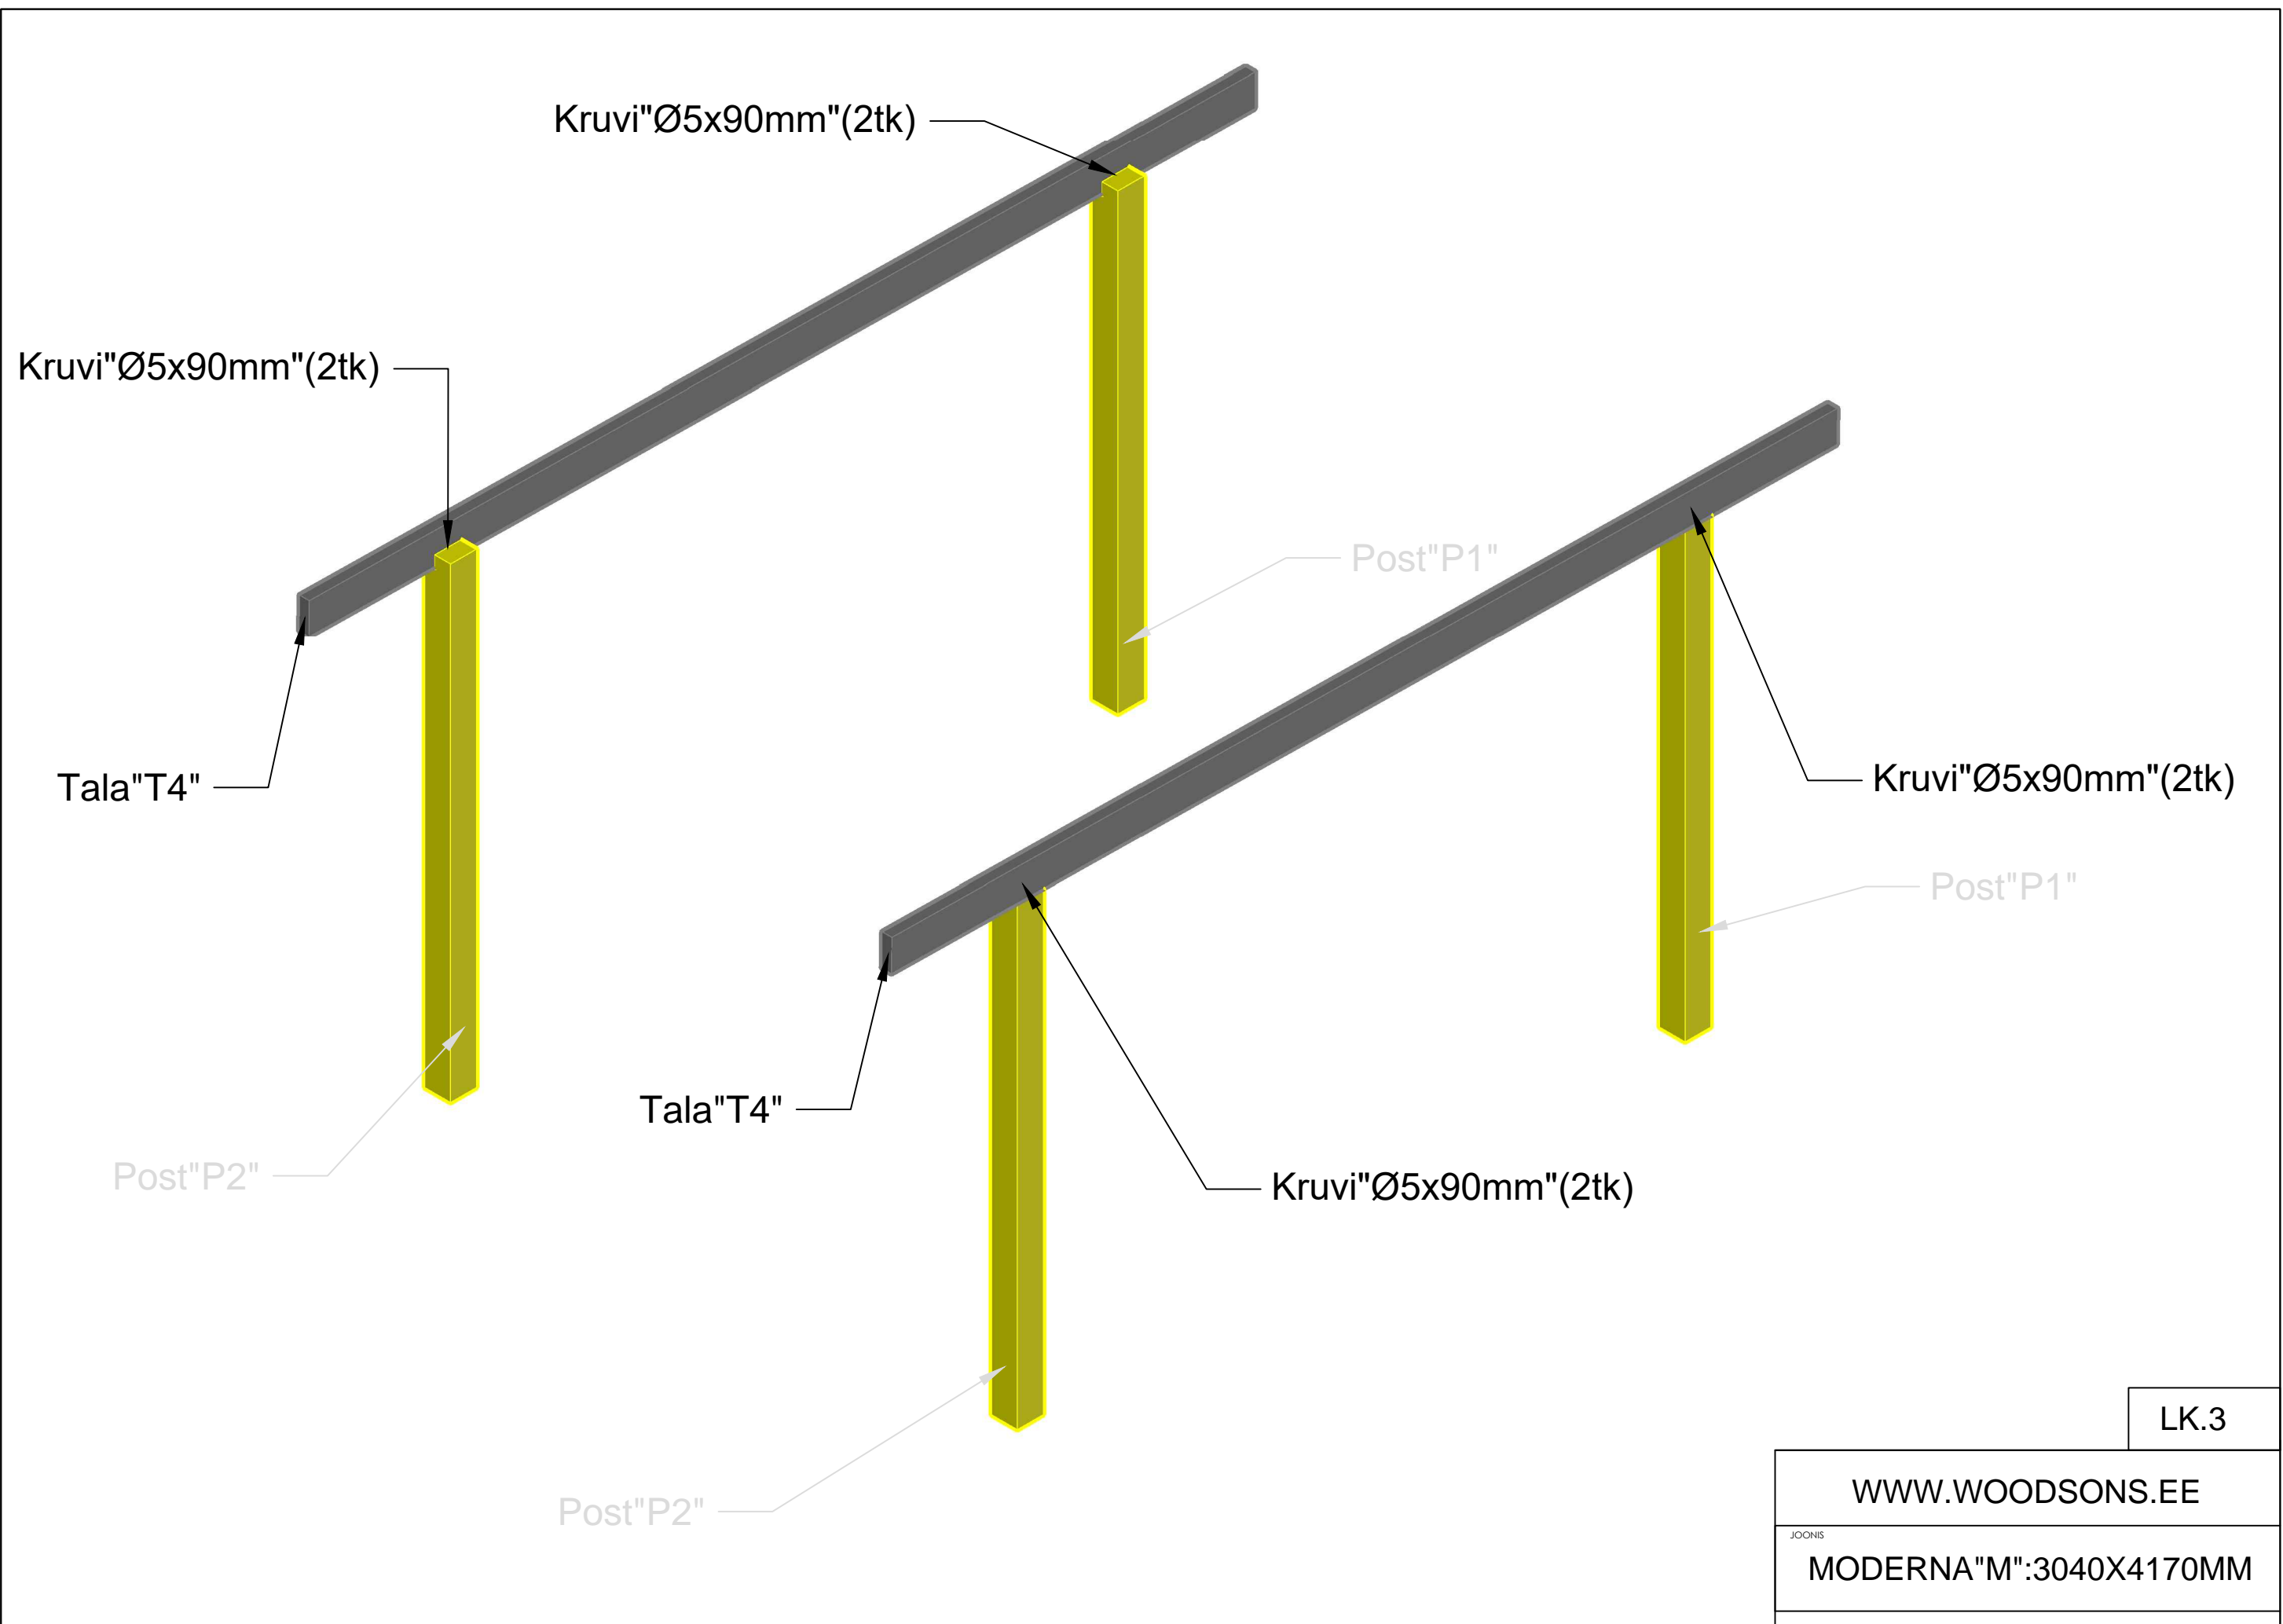

Post "P1":120x120x2140mm Post "P2":120x120x2170mm

LK.1

WWW.WOODSONS.EE

JOONIS

MODERNA "M":3040X4170MM

LK.2

WWW.WOODSONS.EE  
MODERNA "M":3040X4170MM

LK.3

WWW.WOODSONS.EE  
MODERNA"M":3040X4170MM

Sarikas "S1" (8tk)

Kruvi "Ø5x90mm" (8x1tk)

Tala "T4"

Post "P1"

Post "P1"

Post "P2"

Tala "T4"

Kruvi "Ø5x90mm" (8x1tk)

LK.6

WWW.WOODSONS.EE

MODERNA "M":3040X4170MM