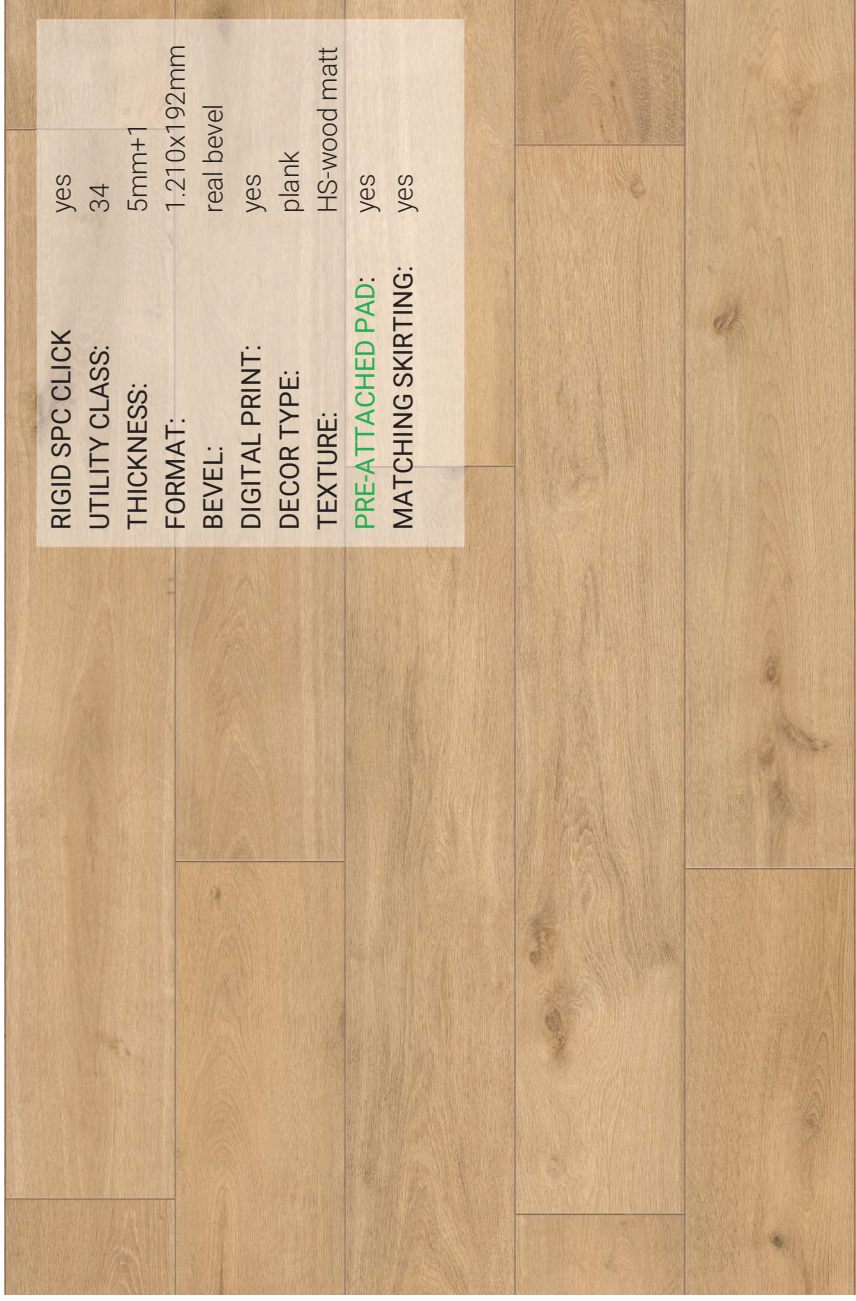

R073 Scandipure

RIGID SPC CLICK yes
UTILITY CLASS: 34
THICKNESS: 5mm+1
FORMAT: 1.210x192mm
BEVEL: real bevel
DIGITAL PRINT: yes
DECOR TYPE: plank
TEXTURE: HS-wood matt
PRE-ATTACHED PAD: yes
MATCHING SKIRTING: yes