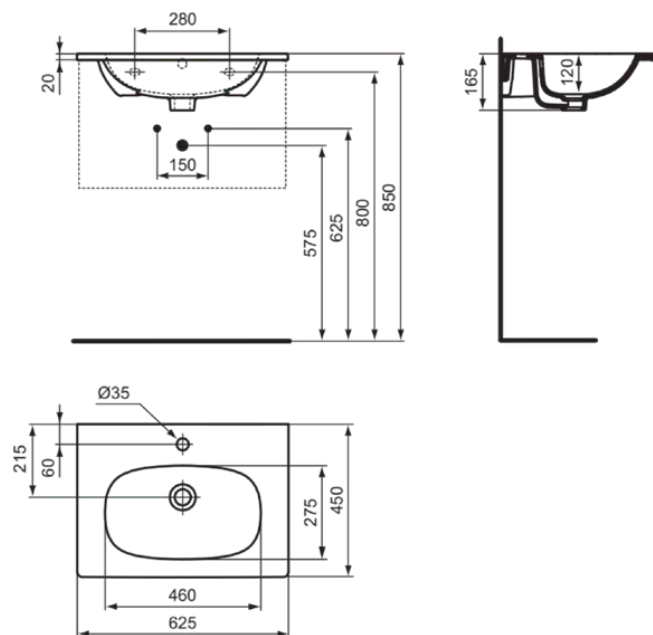

TESI

T3510V3

TESI | Vanity basin 625x450x165 mm in silk black finish, with overflow

Image & drawing

General information

Sub product type	Vanity basin
Brand	Ideal Standard
Suite name	TESI
Designer	Studio Levien
Colour code	V3
Colour description	Silk Black
Surface finish effect	satin
Height (mm)	165
Width (mm)	625
Length / Projection (mm)	450
EAN code	8014140485513
VVS	781946321
Net weight (kg)	13.40

Downloads

- [Installation Guide](#)

Product standard & certifications

Additional standards	EN 14688
DoP classification	CL20

Product specifications

Support plateau	Backside / Left / Right
Type of overflow	Round
Disabled model	No
Amount of washbasins	1
With back wall	No
With overflow	Yes
Overflow visible	Yes
Amount of tap holes for each washbasin	1
Grinded bottom side	No
With drain plug	No
With siphon	No
Material	Ceramic
Material quality	Finefireclay
Tap hole position	Centre
PVD technology	No
IdealPlus technology	No