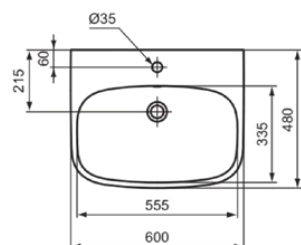

## T470501

Ideal Standard i.life A | Basin 600x480x180 mm in white glossy finish, with overflow

### General information

Sub product type	Basin
Brand	Ideal Standard
Suite name	Ideal Standard i.life A
Designer	Palomba Serafini Associati
Colour code	01
Colour description	White Glossy
Surface finish effect	glossy
Height (mm)	180
Width (mm)	600
Length / Projection (mm)	480
EAN code	8014140486824
Net weight (kg)	17.10