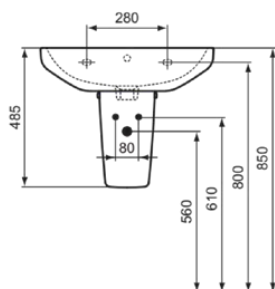

## T470501

Ideal Standard i.life A | Basin 600x480x180 mm in white glossy finish, with overflow

### General information

Sub product type	Basin
Brand	Ideal Standard
Suite name	Ideal Standard i.life A
Designer	Palomba Serafini Associati
Colour code	01
Colour description	White Glossy
Surface finish effect	glossy
Height (mm)	180
Width (mm)	600
Length / Projection (mm)	480
EAN code	8014140486824
Net weight (kg)	17.10