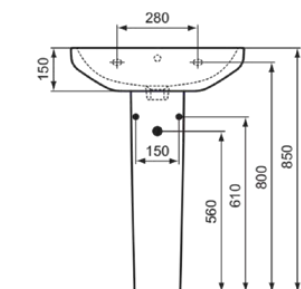

## T470501

Ideal Standard i.life A | Basin 600x480x180 mm in white glossy finish, with overflow

### General information

Sub product type	Basin
Brand	Ideal Standard
Suite name	Ideal Standard i.life A
Designer	Palomba Serafini Associati
Colour code	01
Colour description	White Glossy
Surface finish effect	glossy
Height (mm)	180
Width (mm)	600
Length / Projection (mm)	480
EAN code	8014140486824
Net weight (kg)	17.10