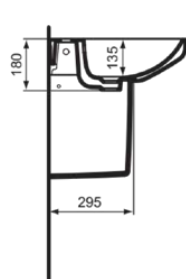

## T470501

Ideal Standard i.life A | Basin 600x480x180 mm in white glossy finish, with overflow

### General information

Sub product type	Basin
Brand	Ideal Standard
Suite name	Ideal Standard i.life A
Designer	Palomba Serafini Associati
Colour code	01
Colour description	White Glossy
Surface finish effect	glossy
Height (mm)	180
Width (mm)	600
Length / Projection (mm)	480
EAN code	8014140486824
Net weight (kg)	17.10